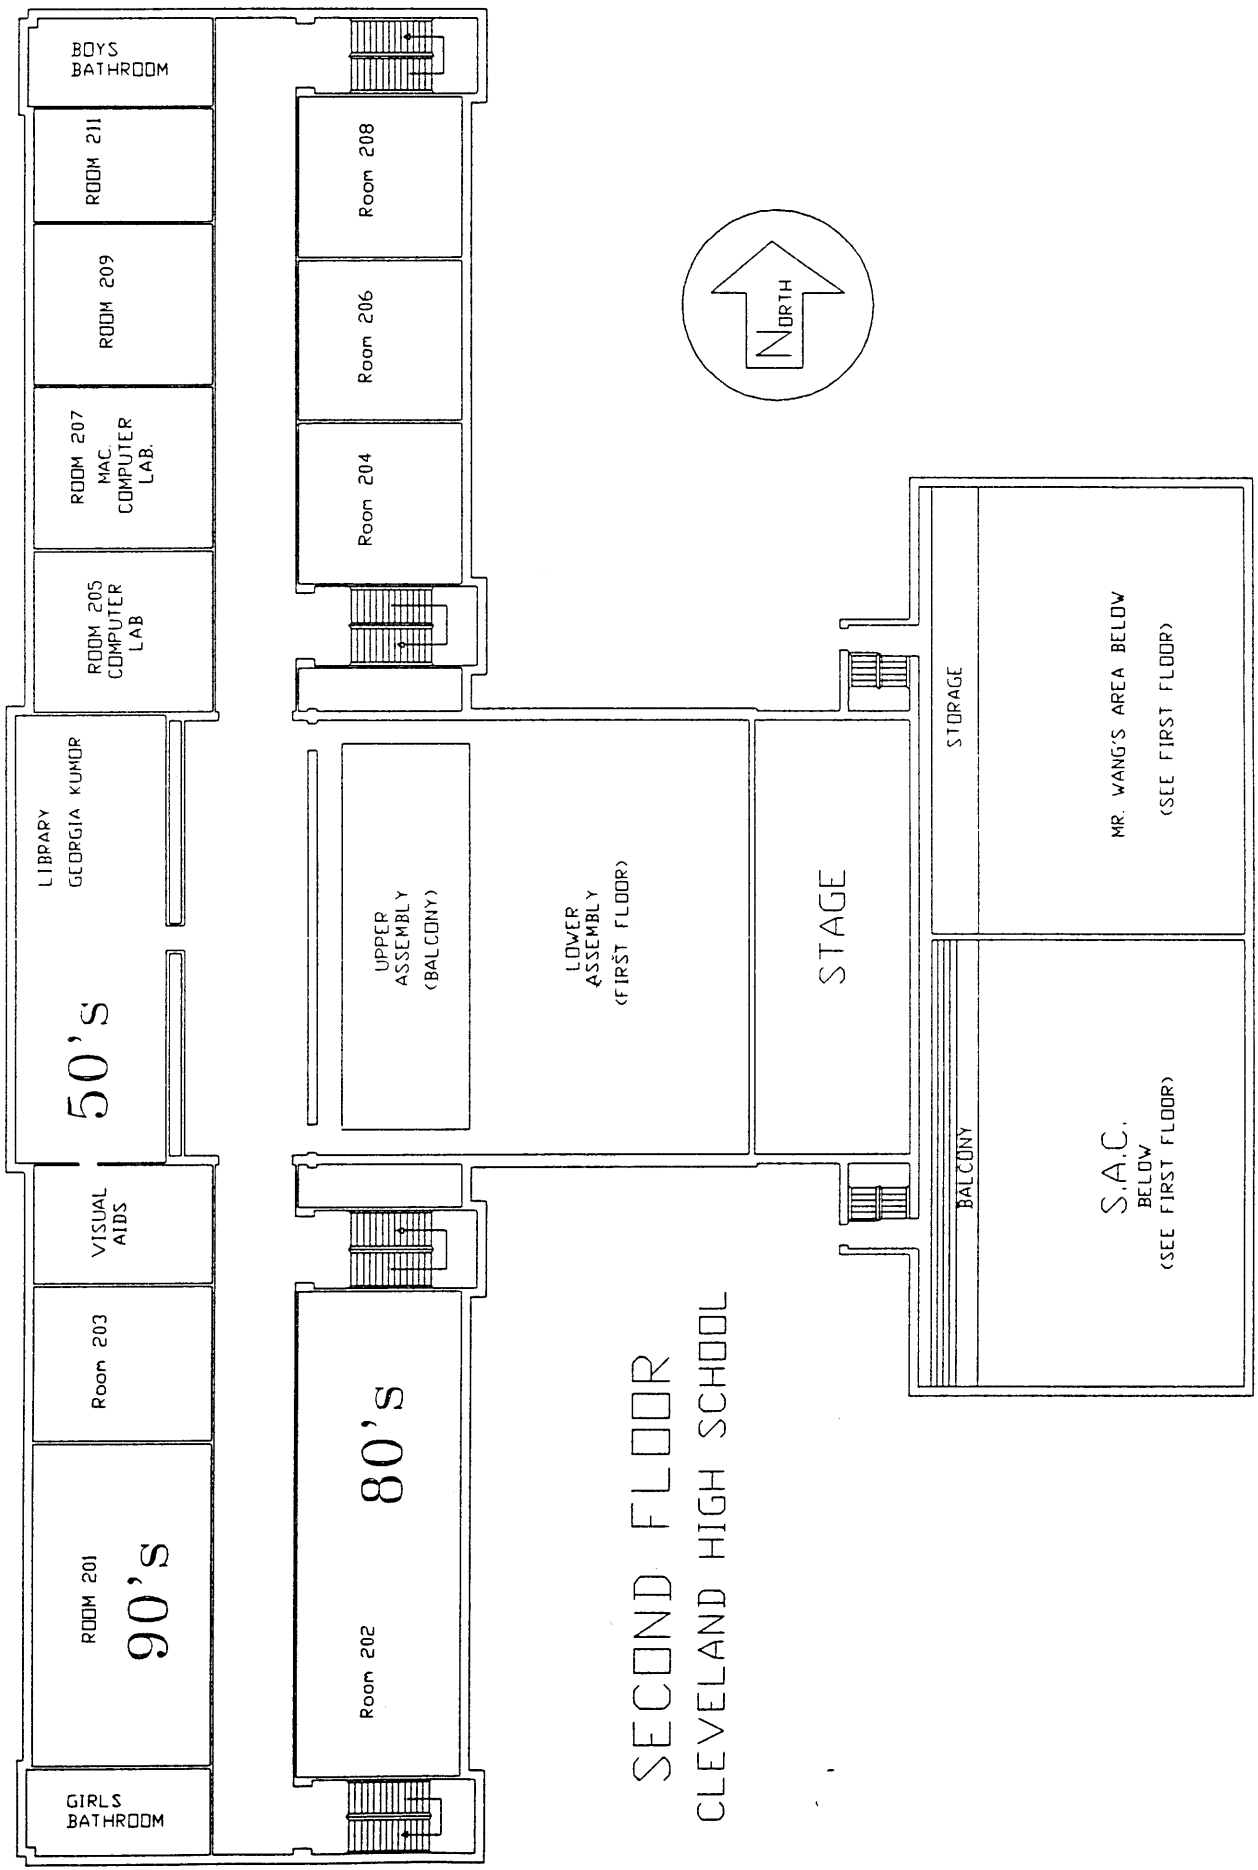

CLEVELAND HIGH SCHOOL FIRST FLOOR

SECOND FLOOR
CLEVELAND HIGH SCHOOL

THIRD FLOOR

WEST

OUTDOOR FLAG CEREMONY

Stairs to Lower Portables

Sidewalk

Entrance to Upper Portables

15th Ave S

CLEVELAND HIGH SCHOOL FIRST FLOOR

EAST

Printing Services Supplied By
 Sudden Printing
 20 SW 7th Street
 Renton, WA 98055
 425.226.1130

40's + 50's
to
Gym

wheelchair
to
Camp
to
Gym